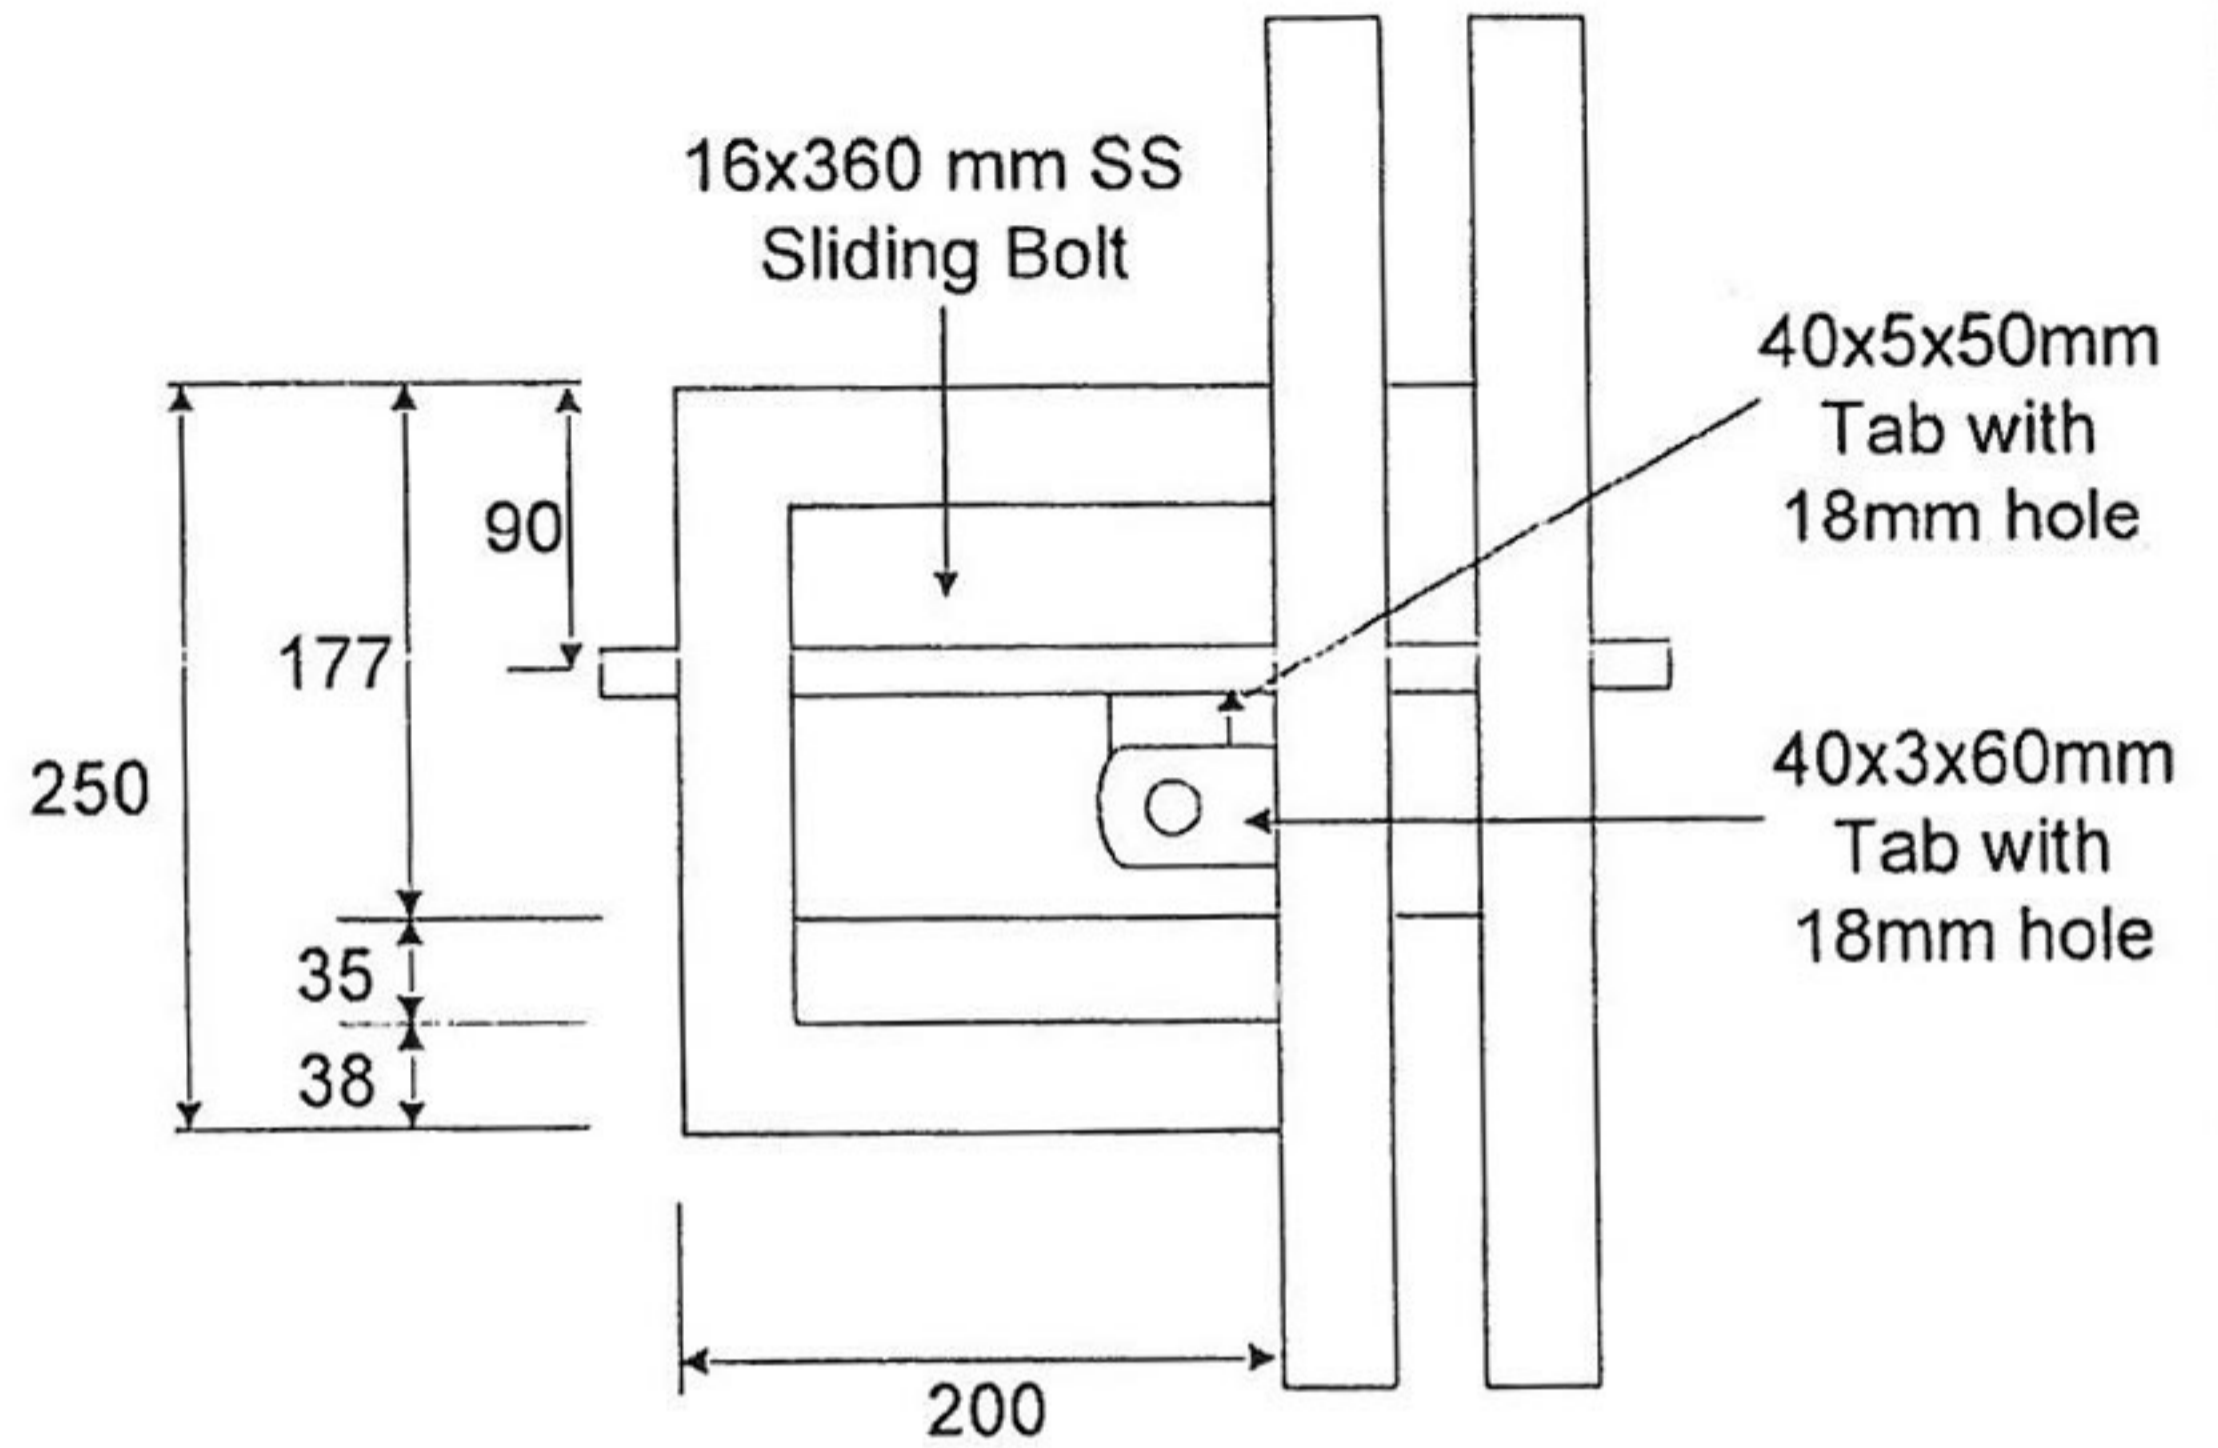

Coverplate Detail

Gate Lock Pin Detail

Cover / Lockpin